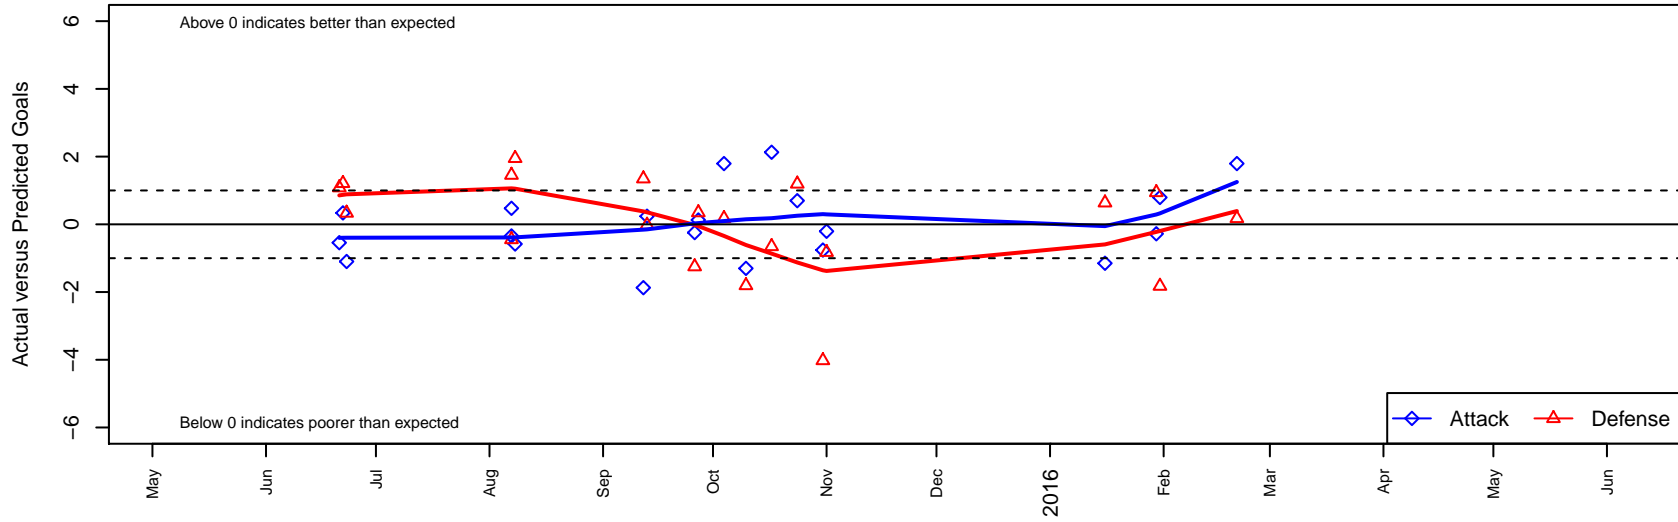

Central WA SA Navy B97

Central WA Soccer Academy
 Yakima, WA
 B97 total strength=1705
 attack=38 defense=13.91
 fall league = PSPL WSPL U19
 notes= Kirby 2013-5

alt names used:
 CWSA B97 NAVY KIRBY
 CWSA B97 Navy Kirby
 CWSA B97 KIRBY (WA)

Venues played:
 2015 US Club Regionals U17
 2015 Sporting Invitational U19-U18 PREMIER
 2015 PSPL WSPL U19
 2015 WA Cup HS Gold U18

Central WA SA Navy B97
 Dots are actual minus expected GF (blue circles) and GA (red triangles).
 Blue line is smoothed change in attack strength. Red is smoothed change in defense strength.

**attack and defense variance (black dot)
relative to other teams
and top 10 in region**

**attack and defense rating
relative to others at age
and all opponents in last 13 months**

Performance relative to 13 month average