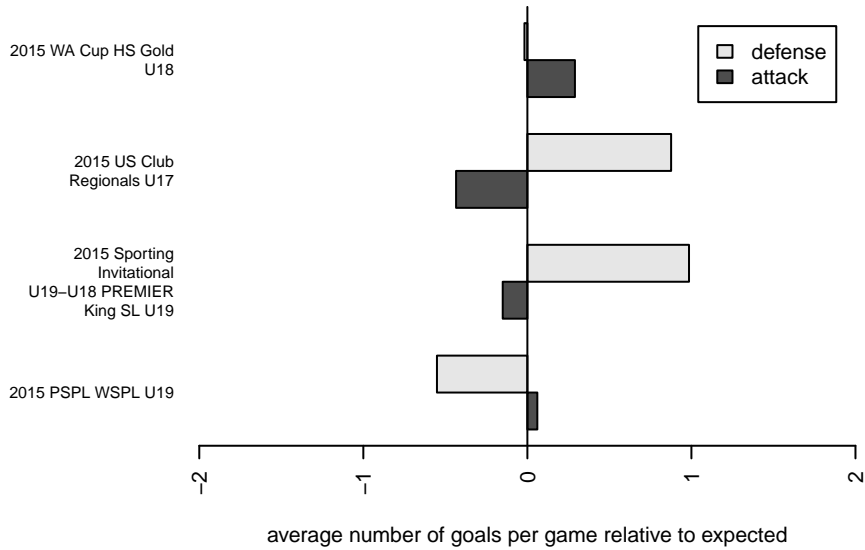

Central WA SA Navy B97

Central WA Soccer Academy
 Yakima, WA
 B97 total strength=1705
 attack=38 defense=13.91
 fall league = PSPL WSPL U19
 notes= Kirby 2013-5

alt names used:
 CWSA B97 NAVY KIRBY
 CWSA B97 Navy Kirby
 CWSA B97 KIRBY (WA)

Venues played:
 2015 US Club Regionals U17
 2015 Sporting Invitational U19-U18 PREMIER
 2015 PSPL WSPL U19
 2015 WA Cup HS Gold U18

Central WA SA Navy B97
 Dots are actual minus expected GF (blue circles) and GA (red triangles).
 Blue line is smoothed change in attack strength. Red is smoothed change in defense strength.

**attack and defense variance (black dot)
relative to other teams
and top 10 in region**

**attack and defense rating
relative to others at age
and all opponents in last 13 months**

Performance relative to 13 month average