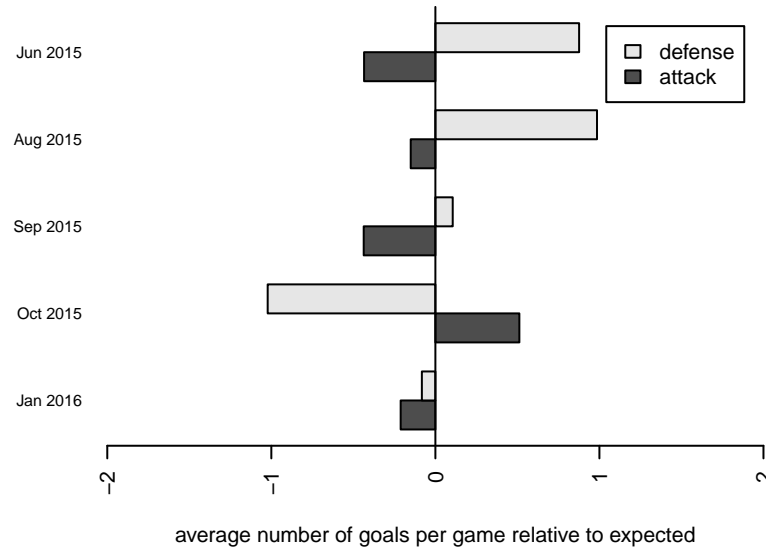

Performance relative to 13 month average