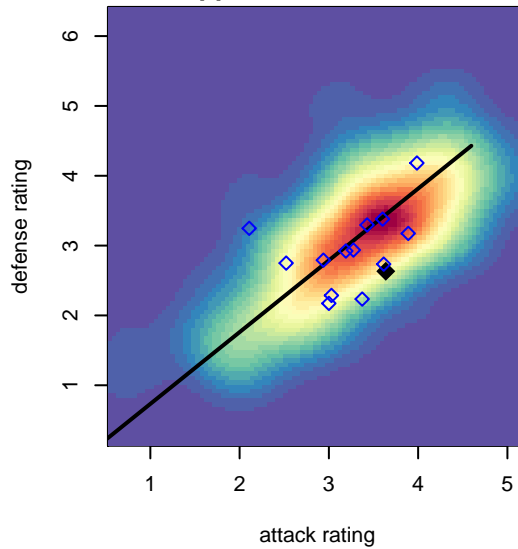

Central WA SA Navy B97

Central WA Soccer Academy
 Yakima, WA
 B97 total strength=1705
 attack=38 defense=13.91
 fall league = PSPL WSPL U19
 notes= Kirby 2013-5

alt names used:
 CWSA B97 NAVY KIRBY
 CWSA B97 Navy Kirby
 CWSA B97 KIRBY (WA)

Venues played:
 2015 US Club Regionals U17
 2015 Sporting Invitational U19-U18 PREMIER
 2015 PSPL WSPL U19
 2015 WA Cup HS Gold U18

Central WA SA Navy B97
 Dots are actual minus expected GF (blue circles) and GA (red triangles).
 Blue line is smoothed change in attack strength. Red is smoothed change in defense strength.

**attack and defense variance (black dot)
relative to other teams
and top 10 in region**

**attack and defense rating
relative to others at age
and all opponents in last 13 months**

Performance relative to 13 month average