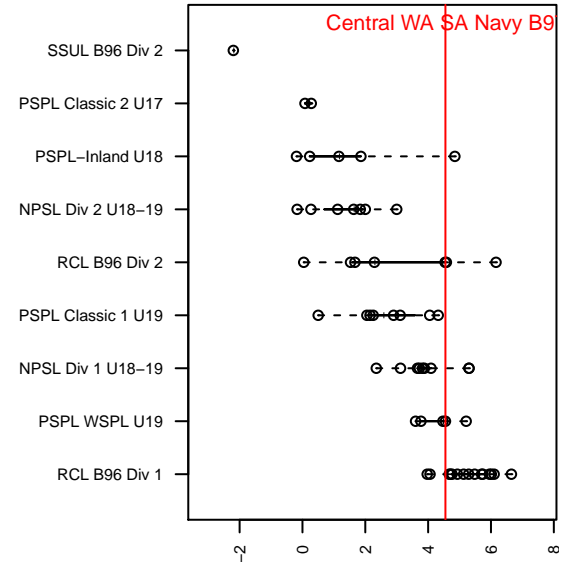

Central WA SA Navy B97

Central WA Soccer Academy
 Yakima, WA
 B97 total strength=1705
 attack=38 defense=13.91
 fall league = PSPL WSPL U19
 notes= Kirby 2013-5

alt names used:
 CWSA B97 NAVY KIRBY
 CWSA B97 Navy Kirby
 CWSA B97 KIRBY (WA)

Venues played:
 2015 US Club Regionals U17
 2015 Sporting Invitational U19-U18 PREMIER
 2015 PSPL WSPL U19
 2015 WA Cup HS Gold U18

Central WA SA Navy B97
 Dots are actual minus expected GF (blue circles) and GA (red triangles).
 Blue line is smoothed change in attack strength. Red is smoothed change in defense strength.

**attack and defense variance (black dot)
relative to other teams
and top 10 in region**

**attack and defense rating
relative to others at age
and all opponents in last 13 months**

Performance relative to 13 month average